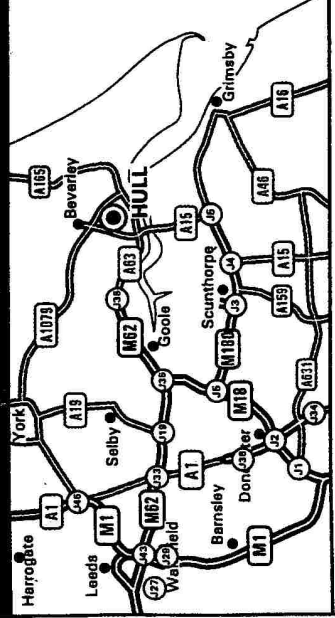

Ramada Hull
 Grange Park Lane, Willerby
 Hull HU10 6EA
 Tel: +44 (0)1482 656 488
 Fax: +44 (0)1482 655848
 www.ramadajarvis.co.uk

- By Road**
- Take the A1079 York to Hull road and follow the A164 signs for the Humber Bridge.
 - After approx. 2 miles you will approach a roundabout, continue ahead and continue ahead at the next roundabout.
 - At the next roundabout take the first exit.
 - At the next roundabout take the first exit into Grange Park Lane (past McDonalds).
 - The hotel is located at the end of the lane (see inset).
- From M62 /A63**
- Take the A164 to Beverley (just before the Humber Bridge) and continue ahead at the roundabout.
 - At the next roundabout take the first exit.
 - Continue straight over the next roundabout and go straight on for approx 2 miles, look for sign for Willerby Shopping Park (Waitrose).
 - You will then come to a fourth roundabout, take the exit to the right and you will approach a fifth roundabout, take the first left (past McDonalds) into Grange Park Lane.
 - The hotel is located at the end of this lane (see inset).
- Car Parking**
- Free guest parking.
- By Train**
- Hull (Paragon) is the nearest mainline station, which is 5 miles from our hotel.
- By Air**
- Humberside is the nearest airport, which is 19 miles from our hotel.

PRODUCED BY BUSINESS MAPS LTD FROM DIGITAL DATA © BATHOLDMEM(2003)