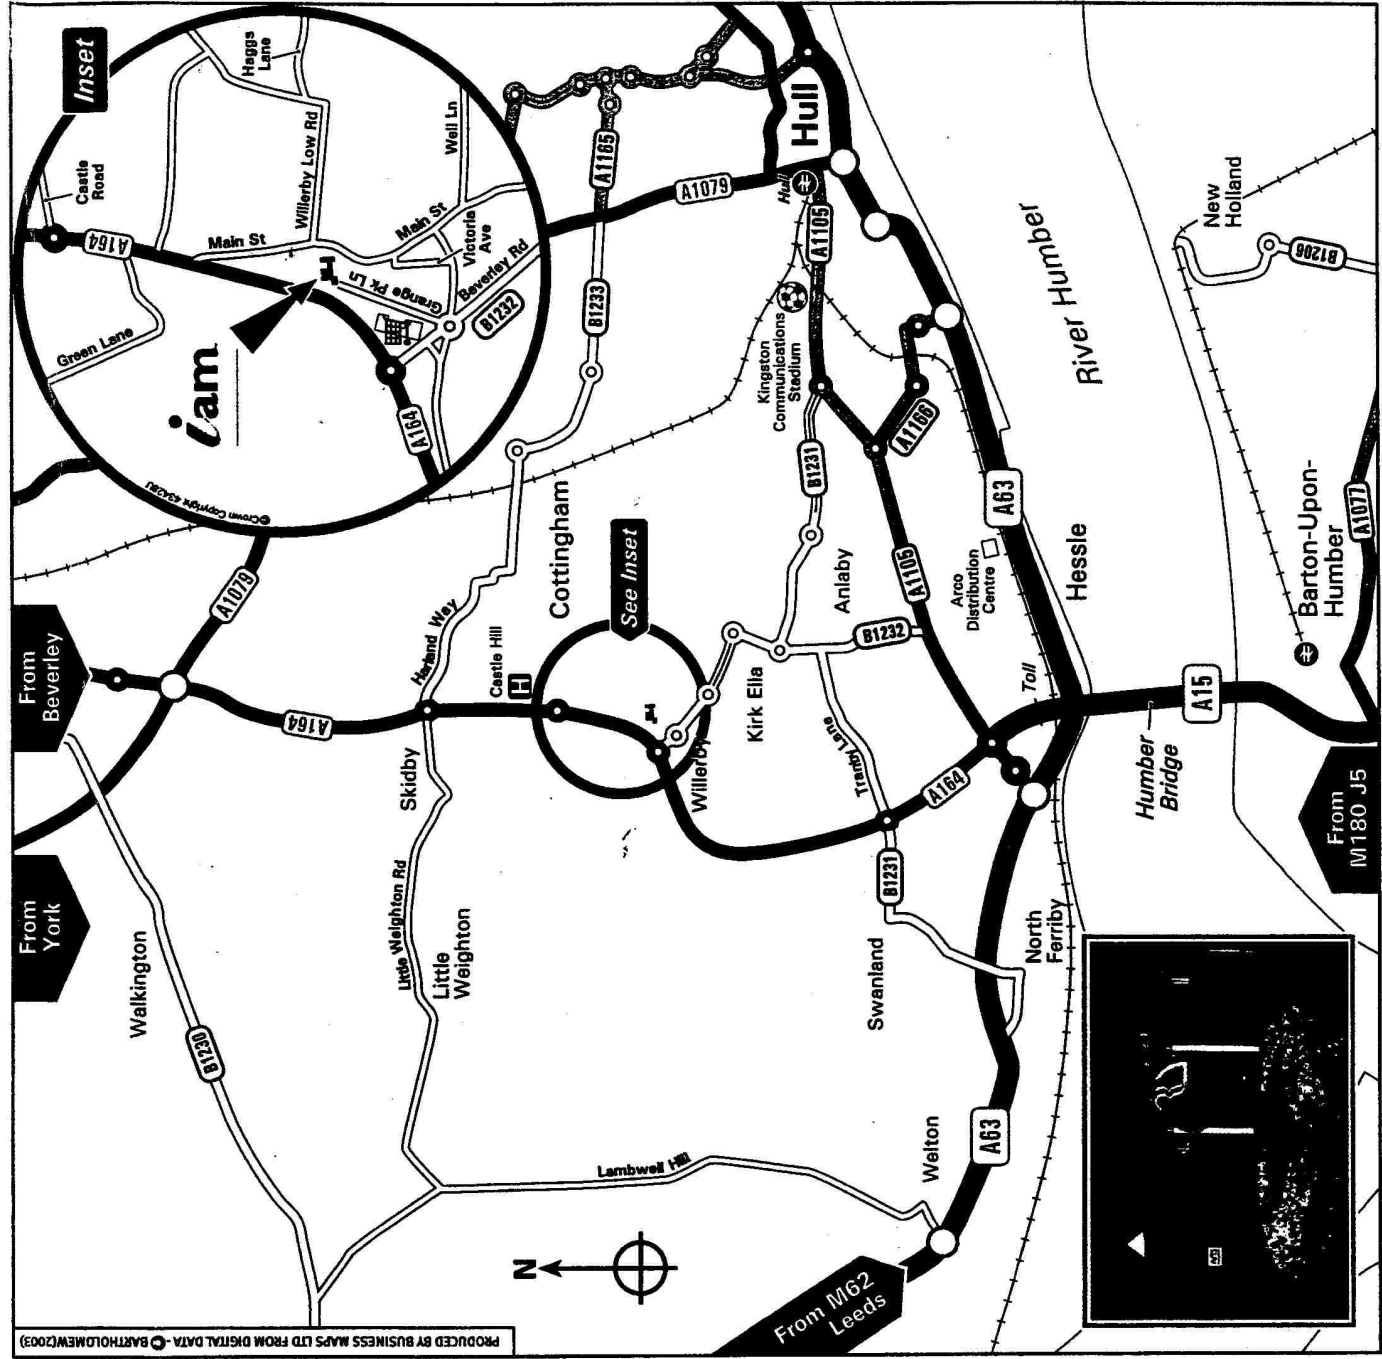

Ramada Hull
 Grange Park Lane, Willerby
 Hull HU10 6EA
 Tel: +44 (0)1482 656 488
 Fax: +44 (0)1482 655848
 www.ramadajarvis.co.uk

- By Road**
- Take the A1079 York to Hull road and follow the A164 signs for the Humber Bridge.
 - After approx. 2 miles you will approach a roundabout, continue ahead and continue ahead at the next roundabout.
 - At the next roundabout take the first exit.
 - At the next roundabout take the first exit into Grange Park Lane (past McDonalds).
 - The hotel is located at the end of the lane (see inset).
- From M62 /A63**
- Take the A164 to Beverley (just before the Humber Bridge) and continue ahead at the roundabout.
 - At the next roundabout take the first exit.
 - Continue straight over the next roundabout and go straight on for approx 2 miles, look for sign for Willerby Shopping Park (Waitrose).
 - You will then come to a fourth roundabout, take the exit to the right and you will approach a fifth roundabout, take the first left (past McDonalds) into Grange Park Lane.
 - The hotel is located at the end of this lane (see inset).
- Car Parking**
- Free guest parking.
- By Train**
- Hull (Paragon) is the nearest mainline station, which is 5 miles from our hotel.
- By Air**
- Humberside is the nearest airport, which is 19 miles from our hotel.

PRODUCED BY BUSINESS MAPS LTD FROM DIGITAL DATA © BATHOLDMEM(2003)